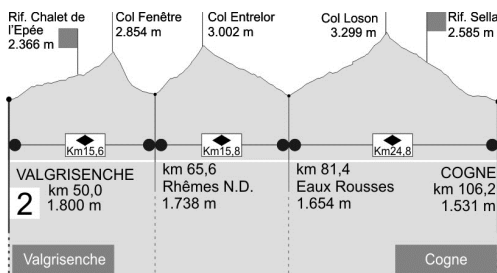

LEGEND

risk light	risk heavy	hot temp
risk light	risk heavy	cold temp
fog		strong wind
rain		thunderstorm
snow		

Today 12-18

Wind-chill: >0 °C (at the top)

Today 18-24

Wind-chill: >0 °C (at the top)

Tomorrow 0-6

Wind-chill: >0 °C (at the top)

Tomorrow 6-12

Wind-chill: >0 °C (at the top)

Tomorrow 12-18

Wind-chill: >0 °C (at the top)

Tomorrow 18-24

Wind-chill: >0 °C (at the top)