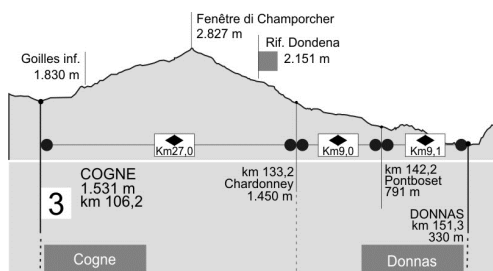

LEGEND

risk light	risk heavy	hot temp
risk light	risk heavy	cold temp
fog	strong wind	thunderstorm
rain		
snow		

Today 12-18

Wind-chill: >0 °C (at the top)

Today 18-24

Wind-chill: >0 °C (at the top)

Tomorrow 0-6

Wind-chill: >0 °C (at the top)

Tomorrow 6-12

Wind-chill: >0 °C (at the top)

Tomorrow 12-18

Wind-chill: >0 °C (at the top)

Tomorrow 18-24

Wind-chill: >0 °C (at the top)