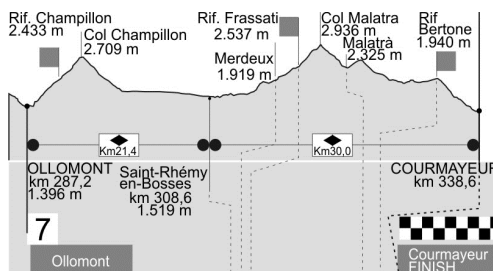

LEGEND

| | | |
|------------|-------------|--------------|
| risk light | risk heavy | hot temp |
| risk light | risk heavy | cold temp |
| fog | strong wind | thunderstorm |
| rain | | |
| snow | | |

| Today 12-18 | Today 18-24 | Tomorrow 0-6 | Tomorrow 6-12 | Tomorrow 12-18 | Tomorrow 18-24 |
|------------------------------------|------------------------------------|-----------------------------------|-----------------------------------|------------------------------------|------------------------------------|
| | | | | | |
| | | | | | |
| | | | | | |
| | | | | | |
| | | | | | |
| Wind-chill: -10 °C (at the top) | Wind-chill: -10 °C (at the top) | Wind-chill: -9 °C (at the top) | Wind-chill: -9 °C (at the top) | Wind-chill: -11 °C (at the top) | Wind-chill: -11 °C (at the top) |