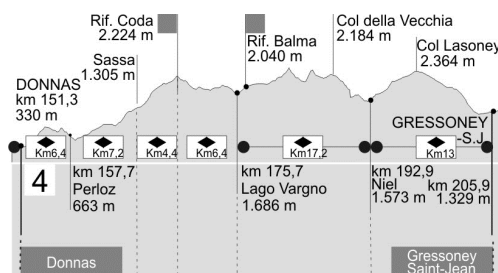

LEGEND

risk light	risk heavy	hot temp
risk light	risk heavy	cold temp
fog	strong wind	thunderstorm
rain		
snow		

Mon 9 Sep 12-18	Mon 9 Sep 18-24	Tue 10 Sep 0-6	Tue 10 Sep 6-12	Tue 10 Sep 12-18	Tue 10 Sep 18-24
Wind-chill: >0 °C (at the top)	Wind-chill: >0 °C (at the top)	Wind-chill: -3 °C (at the top)	Wind-chill: -3 °C (at the top)	Wind-chill: -2 °C (at the top)	Wind-chill: >0 °C (at the top)