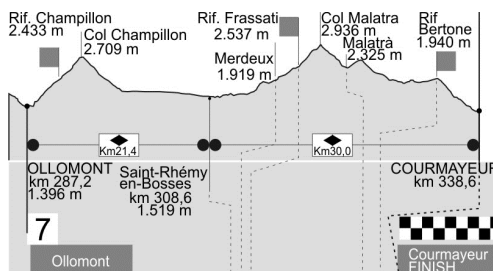

LEGEND

risk light	risk heavy	hot temp
risk light	risk heavy	cold temp
fog	strong wind	thunderstorm
rain		
snow		

Mon 9 Sep 12-18	Mon 9 Sep 18-24	Tue 10 Sep 0-6	Tue 10 Sep 6-12	Tue 10 Sep 12-18	Tue 10 Sep 18-24
Wind-chill: -5 °C (at the top)	Wind-chill: -10 °C (at the top)	Wind-chill: -12 °C (at the top)	Wind-chill: -10 °C (at the top)	Wind-chill: -5 °C (at the top)	Wind-chill: -4 °C (at the top)

Winds: 3000 m light from S, veering SE and strengthening; light from SE in the valleys.

Temperatures: stable or rising slightly in the minimum in the valleys, rising slightly in the minimum in the mountains, decreasing in the maximum.