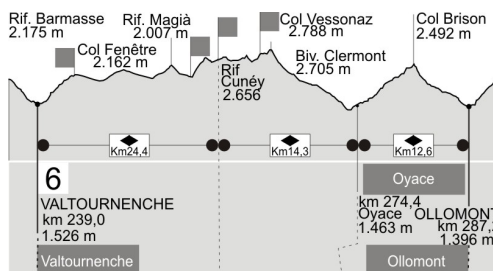

**LEGEND**

risk light	risk heavy	hot temp
risk light	risk heavy	cold temp
fog	strong wind	thunderstorm
rain		
snow		

Thu 14 Sep 12-18	Thu 14 Sep 18-24	Fri 15 Sep 0-6	Fri 15 Sep 6-12	Fri 15 Sep 12-18	Fri 15 Sep 18-24
Wind-chill: >0 °C (at the top)	Wind-chill: >0 °C (at the top)	Wind-chill: >0 °C (at the top)	Wind-chill: >0 °C (at the top)	Wind-chill: >0 °C (at the top)	Wind-chill: -2 °C (at the top)

**Winds:** 3000 m light from S-SE, moderate in the evening close to the N crests; breezes in the valleys, light in the morning, moderate or heavy at times in the afternoon, especially in the main valley.