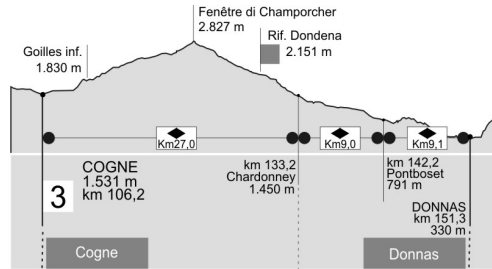

LEGEND

risk light	risk heavy	hot temp
light fog	heavy fog	cold temp
rain	strong wind	thunderstorm
snow		

Wed 11 Sep 12-18	Wed 11 Sep 18-24	Thu 12 Sep 0-6	Thu 12 Sep 6-12	Thu 12 Sep 12-18	Thu 12 Sep 18-24
Wind-chill: -2 °C (at the top)	Wind-chill: -5 °C (at the top)	Wind-chill: -10 °C (at the top)	Wind-chill: -10 °C (at the top)	Wind-chill: -13 °C (at the top)	Wind-chill: -16 °C (at the top)