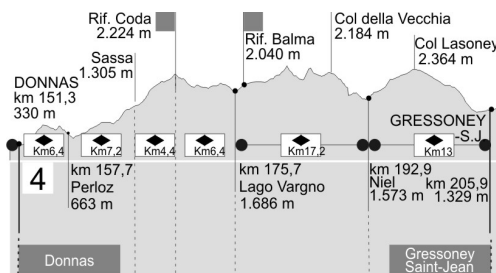

LEGEND

risk light	risk heavy	hot temp
risk light	risk heavy	cold temp
fog	strong wind	thunderstorm
rain		
snow		

Wed 11 Sep 12-18	Wed 11 Sep 18-24	Thu 12 Sep 0-6	Thu 12 Sep 6-12	Thu 12 Sep 12-18	Thu 12 Sep 18-24
Wind-chill: >0 °C (at the top)	Wind-chill: -1 °C (at the top)	Wind-chill: -6 °C (at the top)	Wind-chill: -6 °C (at the top)	Wind-chill: -9 °C (at the top)	Wind-chill: -12 °C (at the top)